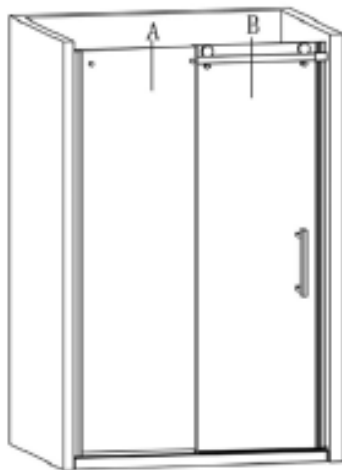

SHOWER DOOR

NOVELLO SDB038-48W-CP-01

SPECIFICATIONS

8YgWjdHcb

- Shower door in alcove

Features

- 8 mm tempered glass
- Reversible shower door
- Protective glass coating for easier cleaning
- Adjustable from 45 5/8" to 46 3/4" (1160 and 1190 mm)
- Polished chrome

Dimensions de la vitre

- A** 75.43" x 21.81" x 0.315" (1916 x 554 x 8 mm)
B 75.24" x 23.11" x 0.315" (1911 x 587 x 8 mm)