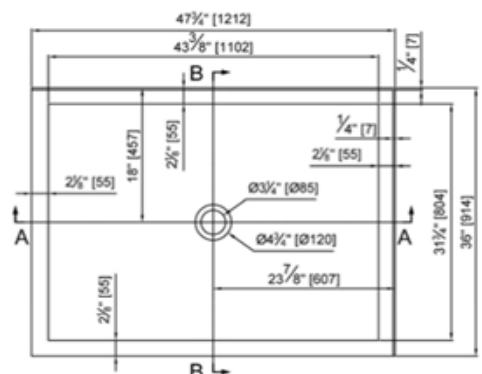

SHOWER DOOR

NOVELLO SDB038-48W-CP-01

SPECIFICATIONS

8YgWjdHcb

- Shower door in alcove

Features

- 8 mm tempered glass
- Reversible shower door
- Protective glass coating for easier cleaning
- Adjustable from 45 5/8" to 46 3/4" (1160 and 1190 mm)
- Polished chrome

Dimensions de la vitre

- A** 75.43" x 21.81" x 0.315" (1916 x 554 x 8 mm)
B 75.24" x 23.11" x 0.315" (1911 x 587 x 8 mm)