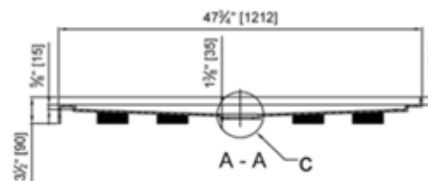

SHOWER DOOR

NOVELLO SDB038-48W-CP-01

SPECIFICATIONS

8YgWjdHcb

- Shower door in alcove

Features

- 8 mm tempered glass
- Reversible shower door
- Protective glass coating for easier cleaning
- Adjustable from 45 5/8" to 46 3/4" (1160 and 1190 mm)
- Polished chrome

Dimensions de la vitre

- A** 75.43" x 21.81" x 0.315" (1916 x 554 x 8 mm)
B 75.24" x 23.11" x 0.315" (1911 x 587 x 8 mm)