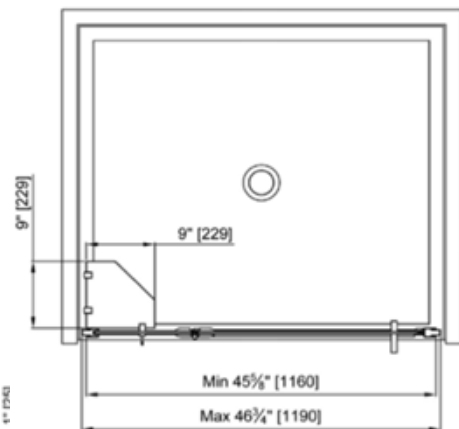

SHOWER DOOR

NOVELLO SDB038-48W-CP-01

SPECIFICATIONS

8YgWjdHcb

- Shower door in alcove

Features

- 8 mm tempered glass
- Reversible shower door
- Protective glass coating for easier cleaning
- Adjustable from 45 5/8" to 46 3/4" (1160 and 1190 mm)
- Polished chrome

Dimensions de la vitre

- A** 75.43" x 21.81" x 0.315" (1916 x 554 x 8 mm)
B 75.24" x 23.11" x 0.315" (1911 x 587 x 8 mm)